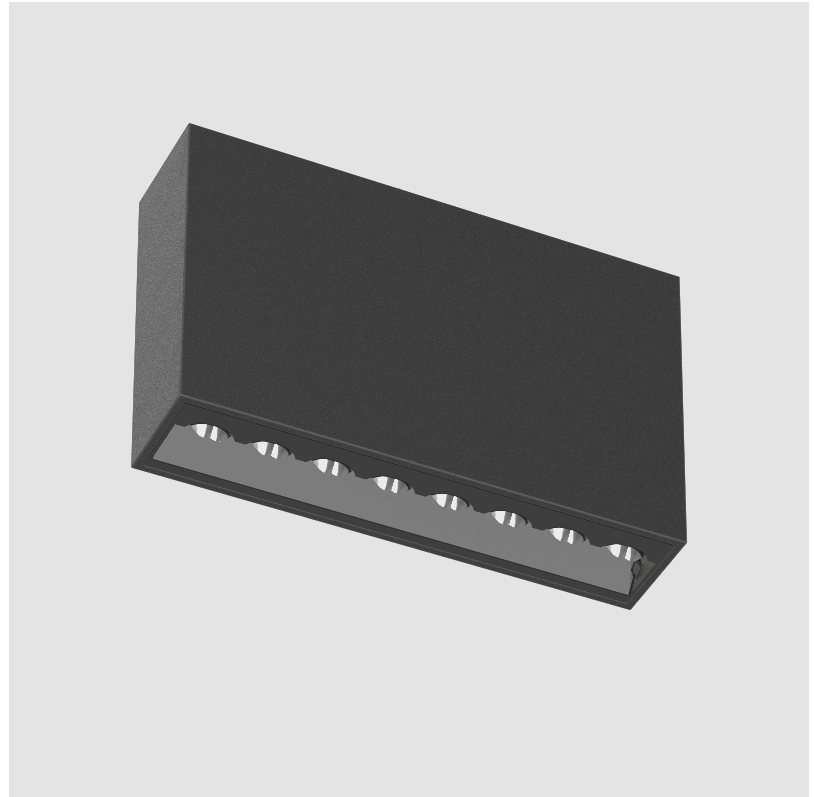

PROJECT	_____
TYPE	_____
SPECIFIER	_____
QUANTITY	_____
DATE	_____

MAGIQ HOLLOW WALLWASH SURFACE

A3D187-

base number Color Finish Finishes
 Temperature Options (Diamond)

- To build a product code in our configurator select the specify button on the base model # product page
- To build a manual product code on this datasheet choose from the options listed below in blue font and add the suffix to the base model #

GENERAL

Series: Magiq Hollow Wallwash
 Subseries: Magiq Hollow Wallwash
 Brand: Prolicht
 Division: Architectural
 Mounting Type: Surface
 Mounting Location: Ceiling
 Subcategory: Wallwash

PHYSICAL

Shape: Rectangle
 Length (mm): 174
 Length (in): 6 ⁷/₈
 Width (mm): 42
 Width (in): 1 ⁵/₈
 Height (mm): 109
 Height (in): 4 ⁵/₁₆
 Light Distribution: Direct
 Fixture Finish: SSR / BKV / CWI / CRY / HAB / UFT / ITA / RUA / FTG / MYG / LOD / PUS / FRO / FUP / KIA / POP / BLS / SPG / MEY / GOH / GUM / CHC / COM / ABZ / JAG / OBR / MOS / ROR
 Holder Finish: WHI / BLK
 Fixture Material: Aluminum Die Cast

OPTICAL

Adjustability: Fixed

RATINGS AND CERTIFICATIONS

Certified By: Certified for North American Standards
 IP rating: IP20

MAGIQ HOLLOW WALLWASH SURFACE

A3D187-

PROJECT

TYPE

GENERAL

Series: Magiq Hollow Wallwash
 Subseries: Magiq Hollow Wallwash
 Brand: Prolicht
 Division: Architectural
 Mounting Type: Surface
 Mounting Location: Ceiling
 Subcategory: Wallwash

PHYSICAL

Shape: Rectangle
 Length (mm): 174
 Length (in): 6 ⁷/₈
 Width (mm): 42
 Width (in): 1 ⁵/₈
 Height (mm): 109
 Height (in): 4 ⁵/₁₆
 Light Distribution: Direct
 Fixture Finish: SSR / BKV / CWI / CRY / HAB / UFT / ITA / RUA / FTG / MYG / LOD / PUS / FRO / FUP / KIA / POP / BLS / SPG / MEY / GOH / GUM / CHC / COM / ABZ / JAG / OBR / MOS / ROR
 Holder Finish: WHI / BLK
 Accent Finish: SSR / BKV / CWI / CRY / HAB / LAG / UFT / ITA / RUA / RUR / MIC / FTG / MYG / TWT / LOD / PUS / FRO / FUP / KIA / POP / BLS / SPG / MEY / GOH / GUM / CHC / COM / ABZ / JAG
 Fixture Material: Aluminum Die Cast